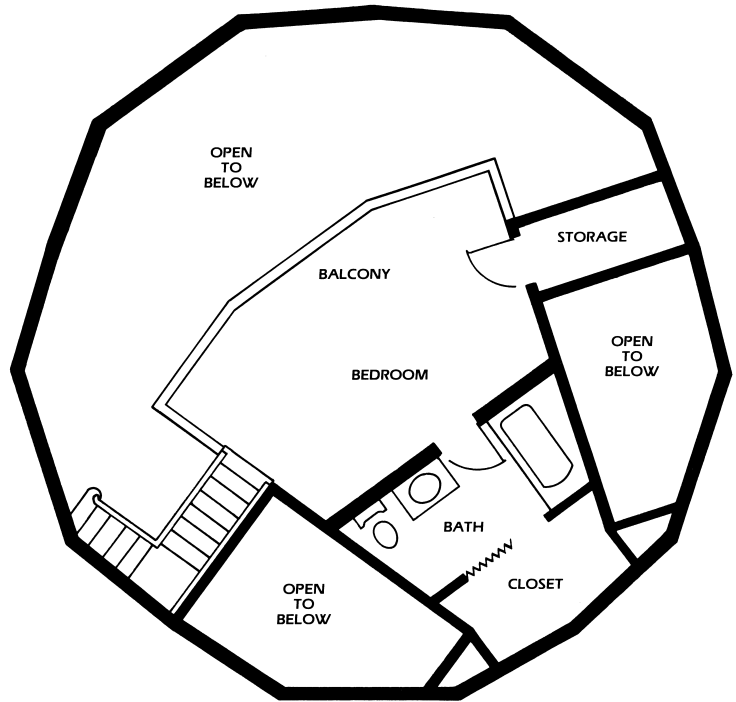

WHISPERING PINE

45 FT. DIAMETER

3/8 SPHERE

1935 TOTAL SQ. FT.

21 FT. 4 IN. HIGH

3 FT. RISER WALL

SECOND FLOOR

399 SQ. FT.

1" = 10 FT.

FIRST FLOOR

1536 SQ. FT.

FEATURES

- 3 bedrooms with high ceilings
- 2 baths
- Walk-in closets
- Optional woodburning stove