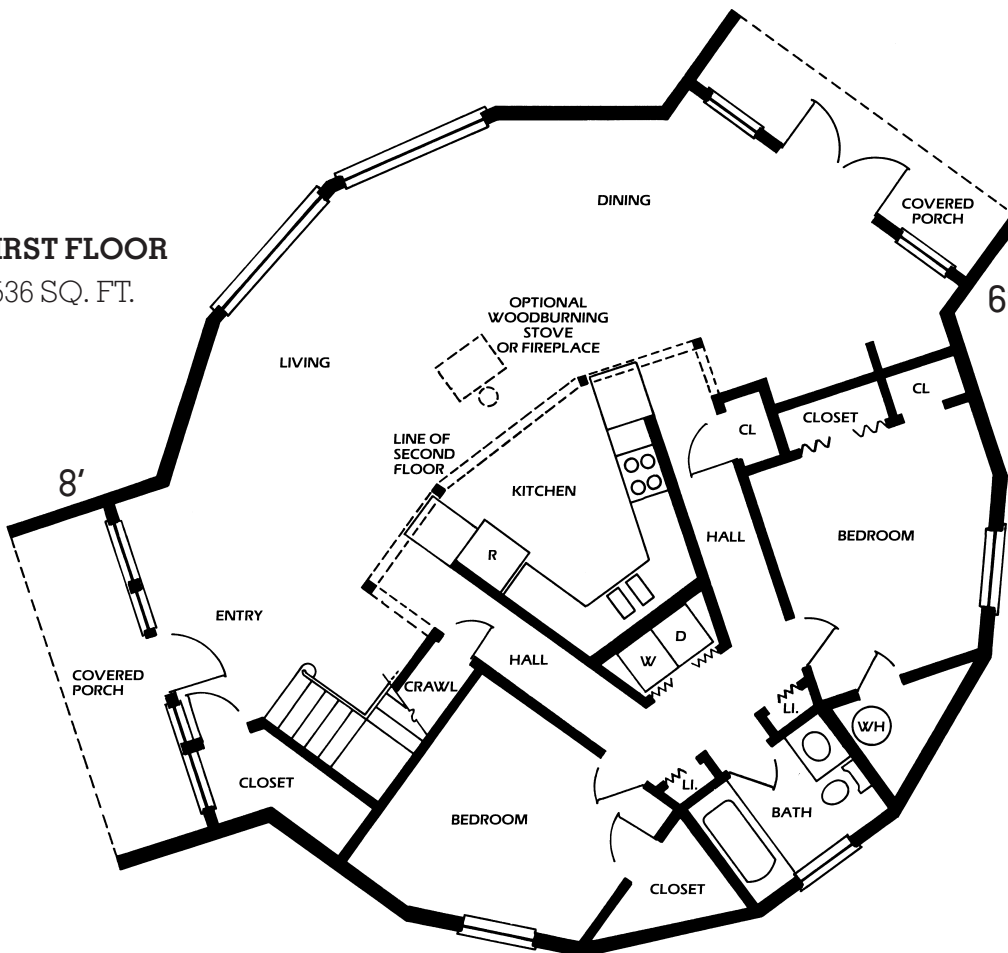

WHISPERING PINE

45 FT. DIAMETER

3/8 SPHERE

1935 TOTAL SQ. FT.

21 FT. 4 IN. HIGH

3 FT. RISER WALL

SECOND FLOOR

399 SQ. FT.

1" = 10 FT.

FIRST FLOOR

1536 SQ. FT.

FEATURES

- 3 bedrooms with high ceilings
- 2 baths
- Walk-in closets
- Optional woodburning stove