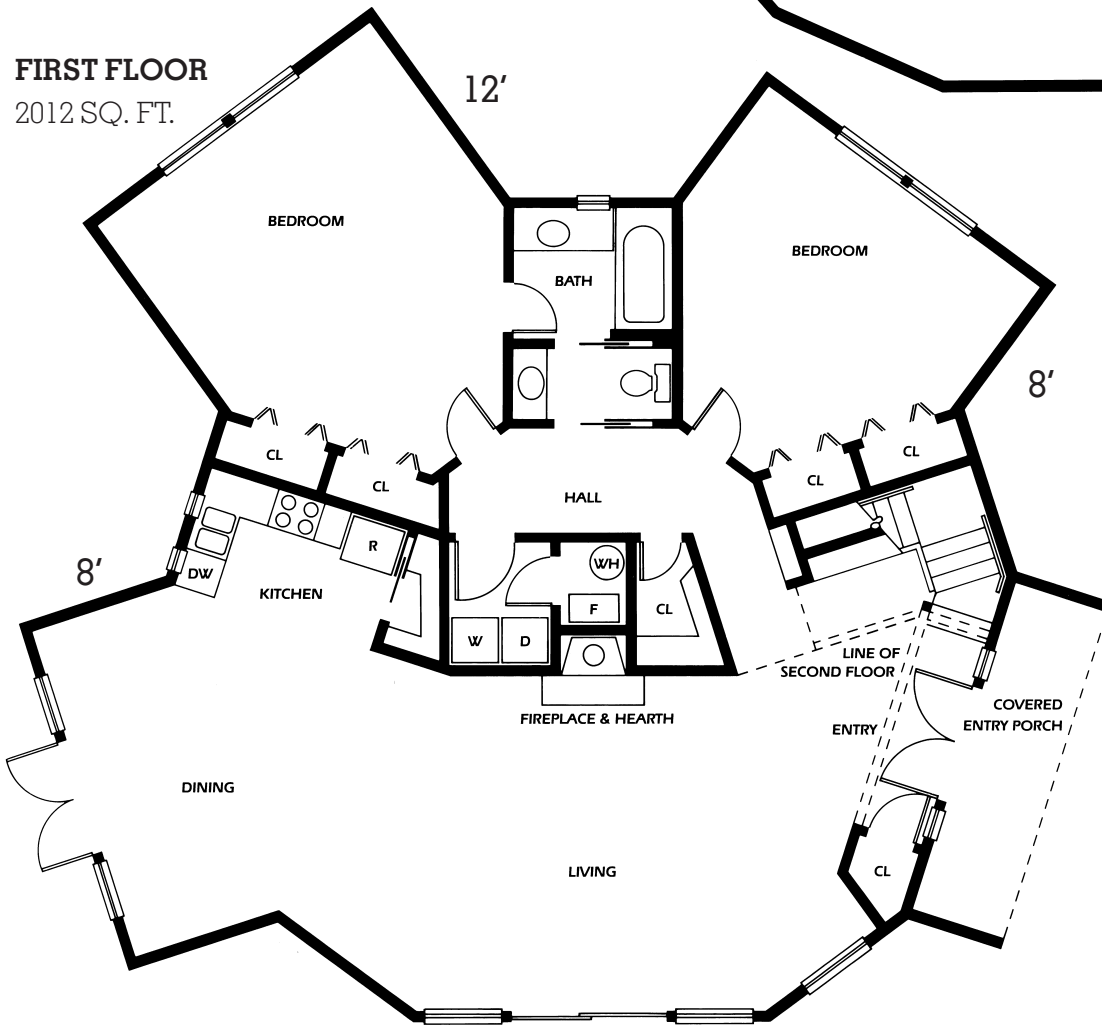

# REDWOOD

45 FT. DIAMETER  
 5/8 SPHERE  
 2877 TOTAL SQ. FT.  
 29 FT. 10 IN. HIGH  
 3 FT. RISER WALL

Ledger Hangers Required  
 4" x 12"  
 8 Full

## FIRST FLOOR

2012 SQ. FT.

## SECOND FLOOR

865 SQ. FT.

1" = 10 FT.

### FEATURES

- 4 bedrooms
- 2 baths
- Walk-in closets
- Central fireplace
- Extended dining room
- Indoor trellis overlooking entranceway
- Study overlooking living room
- Large second floor balcony