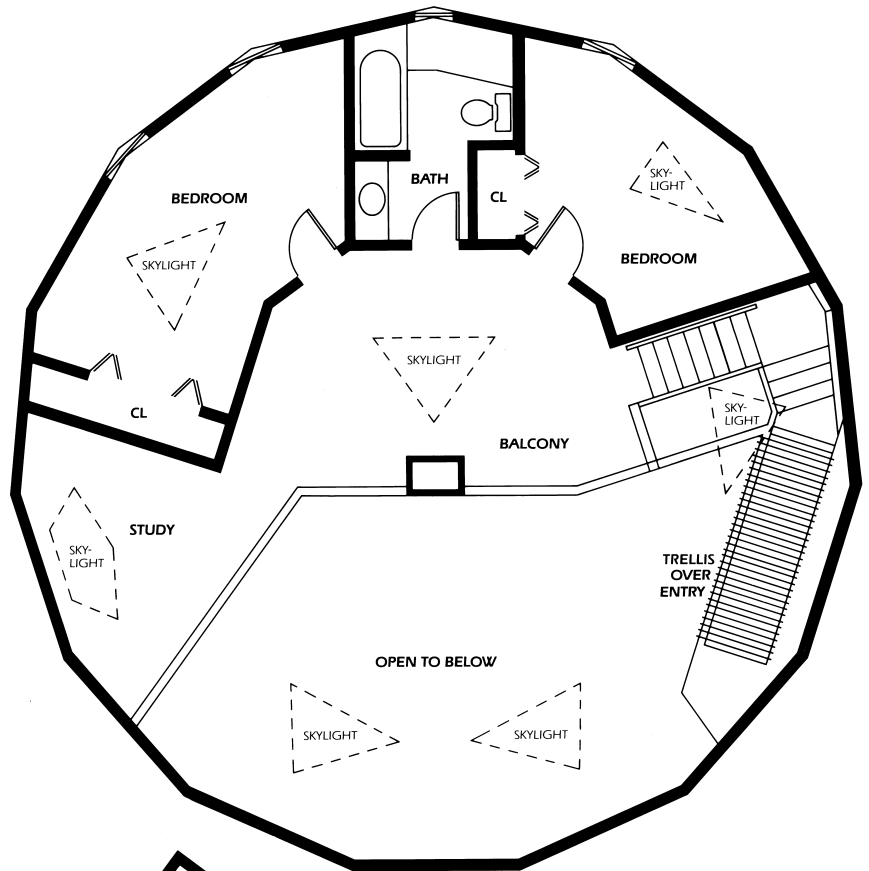

# REDWOOD

45 FT. DIAMETER  
 5/8 SPHERE  
 2877 TOTAL SQ. FT.  
 29 FT. 10 IN. HIGH  
 3 FT. RISER WALL

Ledger Hangers Required  
 4" x 12"  
 8 Full

## FIRST FLOOR

2012 SQ. FT.

## SECOND FLOOR

865 SQ. FT.

1" = 10 FT.

### FEATURES

- 4 bedrooms
- 2 baths
- Walk-in closets
- Central fireplace
- Extended dining room
- Indoor trellis overlooking entranceway
- Study overlooking living room
- Large second floor balcony