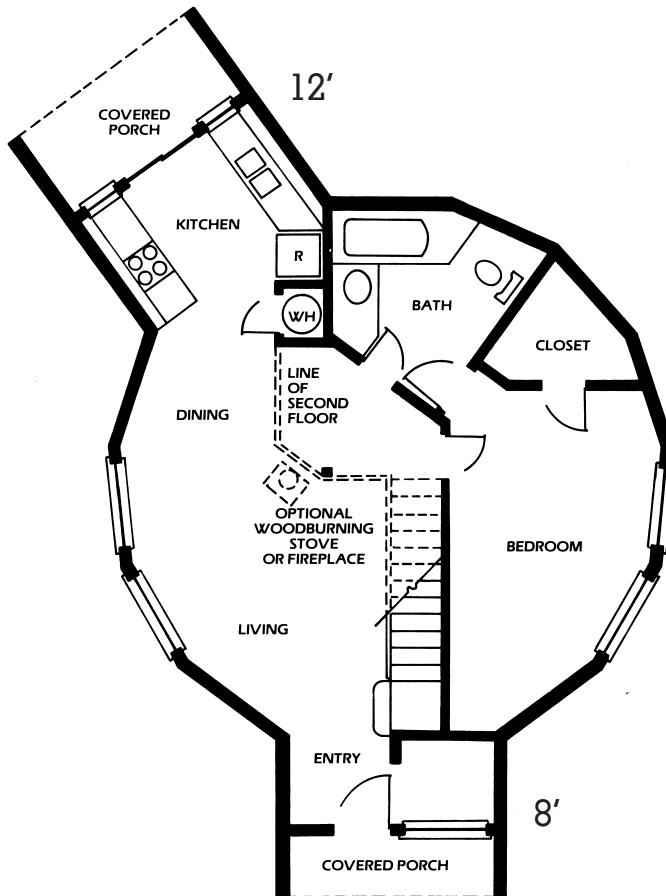

APPLE

30 FT. DIAMETER

5/8 SPHERE

1179 TOTAL SQ. FT.

20 FT. 11 IN. HIGH

3 FT. RISER WALL

Ledger Hangers Required

4" x 10"

7 Full

SECOND FLOOR

370 SQ. FT.

1" = 10 FT.

FIRST FLOOR

809 SQ. FT.

FEATURES

- 2 bedrooms
- 1 bath
- Walk-in closets
- Optional woodburning stove
- Covered back porch off kitchen