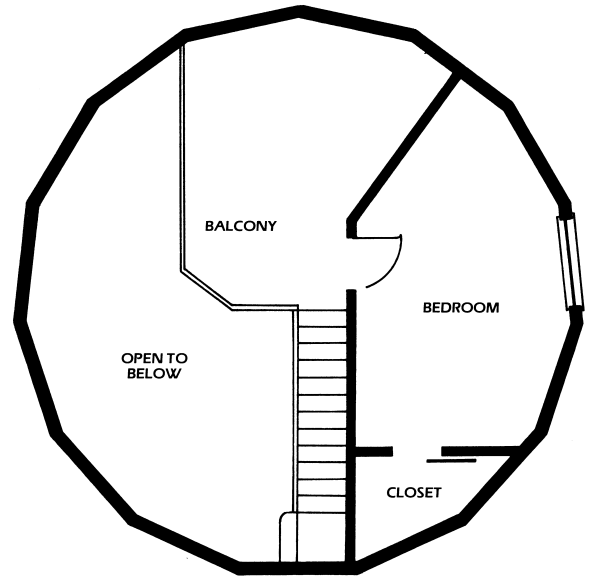

APPLE

30 FT. DIAMETER

5/8 SPHERE

1179 TOTAL SQ. FT.

20 FT. 11 IN. HIGH

3 FT. RISER WALL

Ledger Hangers Required

4" x 10"

7 Full

SECOND FLOOR

370 SQ. FT.

1" = 10 FT.

FIRST FLOOR

809 SQ. FT.

FEATURES

- 2 bedrooms
- 1 bath
- Walk-in closets
- Optional woodburning stove
- Covered back porch off kitchen