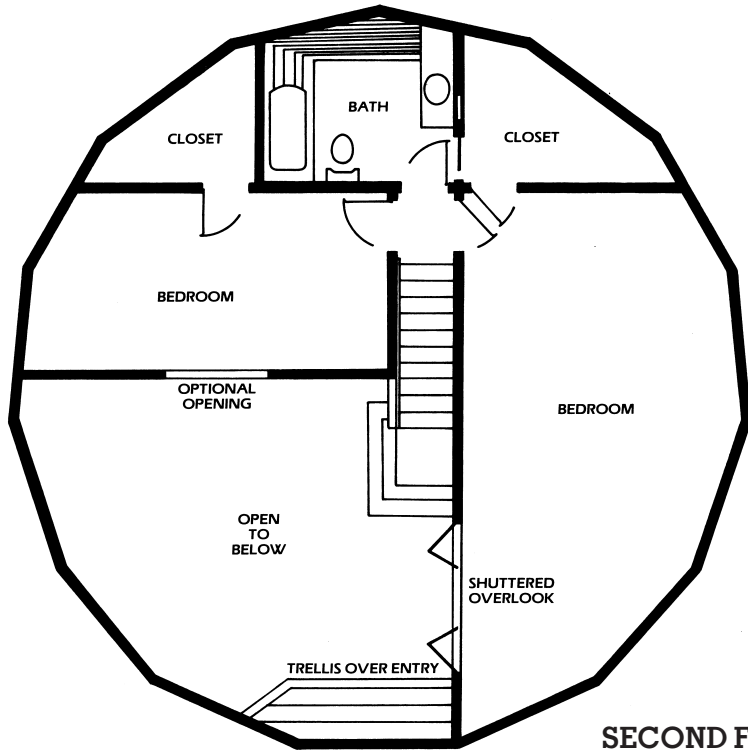

# CEDAR

40 FT. DIAMETER

5/8 SPHERE

2203 TOTAL SQ. FT.

26 FT. 10 IN. HIGH

3 FT. RISER WALL

Ledger Hangers Required

4" x 12"

10 Full

1 End

## SECOND FLOOR

813 SQ. FT.

1" = 10 FT.

## FIRST FLOOR

1390 SQ. FT.