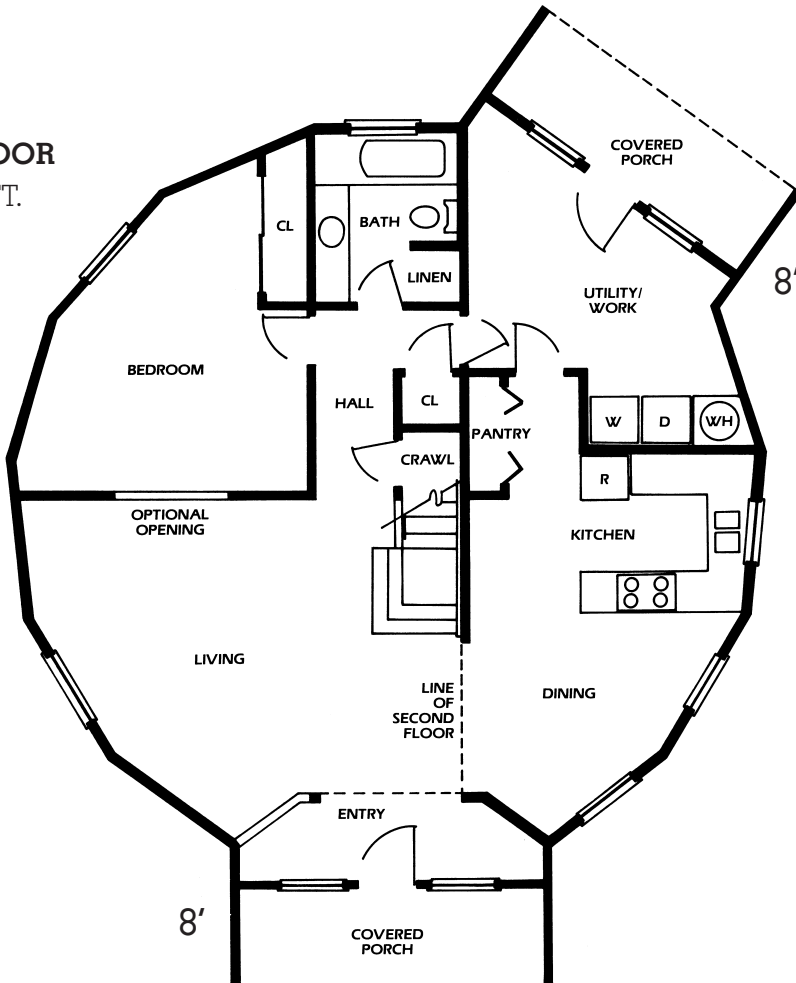

# CEDAR

40 FT. DIAMETER

5/8 SPHERE

2203 TOTAL SQ. FT.

26 FT. 10 IN. HIGH

3 FT. RISER WALL

Ledger Hangers Required

4" x 12"

10 Full

1 End

## SECOND FLOOR

813 SQ. FT.

1" = 10 FT.

## FIRST FLOOR

1390 SQ. FT.